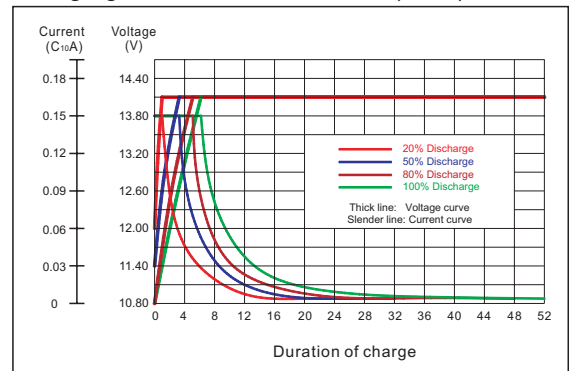

Charging Characteristics Curves(25°C)

Constant current discharge (Ampere @25°C)

Final Voltage (V/cell)	Minute							Hour							
	5	10	15	20	30	40	50	1	2	3	4	5	6	8	10
1.85	227	194	158	138	106	87	76	68	42	31.3	24.8	21.0	18.0	14.2	11.9
1.80	278	224	180	154	115	94	81	72	43	32.0	25.2	21.4	18.2	14.3	12.0
1.75	320	248	194	164	122	99	85	75	44	32.4	25.4	21.5	18.4	14.4	12.1
1.70	354	266	206	172	127	101	87	76	45	32.6	25.7	21.6	18.5	14.5	12.2
1.65	380	280	214	178	130	104	88	77	45	32.9	25.8	21.7	18.6	14.6	12.2
1.60	401	289	220	181	131	105	89	78	45	33.0	25.9	21.8	18.7	14.8	12.4

Constant power discharge (Watt/cell @25 °C)

Final Voltage (V/cell)	Minute							Hour							
	5	10	15	20	30	40	50	1	2	3	4	5	6	8	10
1.85	494	408	283	286	229	180	160	140	82	63.8	50.8	42.2	35.6	28.2	24.1
1.80	544	427	335	293	234	184	162	143	83	64.6	51.8	42.6	36.2	28.4	24.4
1.75	616	446	338	301	238	187	166	145	84	65.4	52.6	43.0	37.0	28.8	24.5
1.70	660	456	347	307	240	190	169	146	86	66.1	53.4	43.3	37.7	29.2	24.6
1.65	686	470	353	312	242	192	173	148	88	66.8	54.1	43.8	38.5	29.4	24.7
1.60	716	478	358	318	244	194	175	149	89	67.4	54.8	44.0	39.5	29.6	24.8

This information is generally descriptive only and is not intended to make or imply any representation, guarantee or warranty with respect to any cells and batteries. Cell and battery designs/specifications are subject to modification without notice. Contact Coslight for the last information.