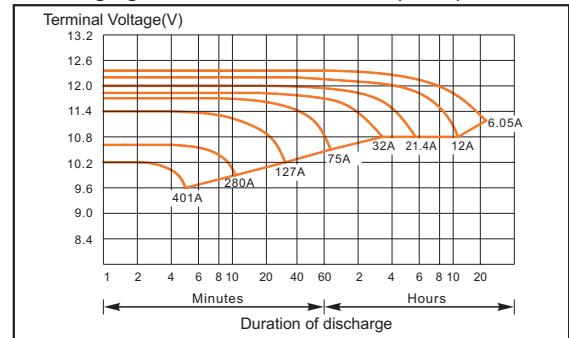

### Specifications

Nominal Voltage		12V
Rated Capacity(10 hour rate)		120Ah
Total Height(with terminals)		321mm (12.64 inches)
Dimension	Height	319mm (12.56 inches)
	Length	528mm (20.79 inches)
	Width	105mm (4.13 inches)
Weight		Approx.42Kg (92.59lbs)

### Characteristics

Capacity (25 °C)	20Hr	131Ah
	10Hr	120Ah
	5Hr	106Ah
	1Hr	74Ah
Internal Resistance(Full charged)		4.7 mΩ (25°C)
Capacity affected by temperature	40°C	109%
	25°C	100%
	0 °C	88%
	-15°C	76%
Self-Discharge (25°C)	Capacity after 3 month storage	92%
Charging(25°C)	Cycle	14.10V,18A or small
	Float	13.50V,18A or small
Temperature compensation coefficient		-0.018V / °C

### Discharging Characteristics Curves (25°C)

### Charging Characteristics Curves(25°C)