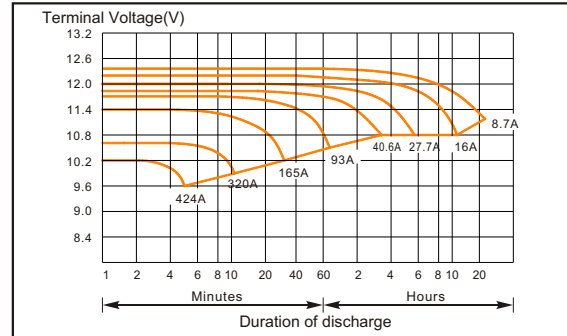

Specifications

Nominal Voltage		12V
Rated Capacity(10 hour rate)		160Ah
Total Height(with terminals)		318mm (12.52 inches)
Dimension	Height	316mm (12.44 inches)
	Length	528mm (20.79 inches)
	Width	125mm (4.92 inches)
Weight		Approx.55.5Kg (122.35lbs)

Discharging Characteristics Curves (25°C)

Characteristics

Capacity (25°C)	20Hr	174Ah
	10Hr	160Ah
	5Hr	141Ah
	1Hr	99Ah
Internal Resistance(Full charged)		4.4 mΩ (25°C)
Capacity affected by temperature	40°C	109%
	25°C	100%
	0 °C	88%
	-15°C	76%
Self-Discharge (25°C)	Capacity after 3 month storage	92%
Charging(25°C)	Cycle	14.10V,24A or small
	Float	13.50V,24A or small
Temperature compensation coefficient		-0.018V / °C

Charging Characteristics Curves (25°C)

Constant current discharge (Ampere/cell @25°C)

Final Voltage (V/cell)	Minute							Hour							
	5	10	15	20	30	40	50	1	2	3	4	5	6	8	10
1.85	288	240	210	186	149	117	99	85	53	39.8	31.8	27.2	23.5	18.7	15.8
1.80	320	264	226	198	155	122	104	89	55	40.6	32.3	27.7	23.8	18.9	16.0
1.75	352	285	240	210	160	126	107	93	56	41.1	32.6	27.8	24.0	19.0	16.2
1.70	381	301	253	221	165	131	110	95	56	41.4	33.0	28.0	24.2	19.2	16.3
1.65	402	320	269	232	168	133	111	96	57	41.8	33.1	28.2	24.3	19.4	16.5
1.60	424	330	278	240	170	135	113	97	57	41.9	33.3	28.3	24.5	19.5	16.6