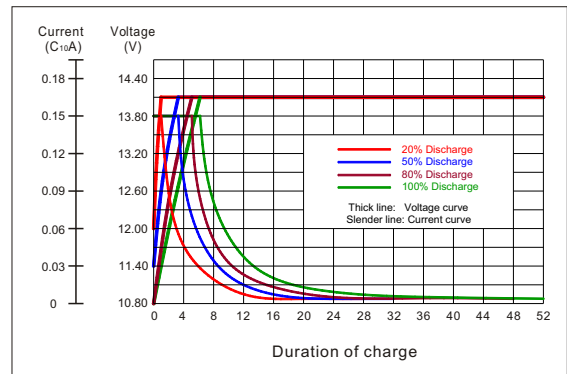

Charging Characteristics Curves (25°C)

Constant current discharge (Ampere/cell @25°C)

Final Voltage (V/cell)	Minute							Hour							
	5	10	15	20	30	40	50	1	2	3	4	5	6	8	10
1.85	288	240	210	186	149	117	99	85	53	39.8	31.8	27.2	23.5	18.7	15.8
1.80	320	264	226	198	155	122	104	89	55	40.6	32.3	27.7	23.8	18.9	16.0
1.75	352	285	240	210	160	126	107	93	56	41.1	32.6	27.8	24.0	19.0	16.2
1.70	381	301	253	221	165	131	110	95	56	41.4	33.0	28.0	24.2	19.2	16.3
1.65	402	320	269	232	168	133	111	96	57	41.8	33.1	28.2	24.3	19.4	16.5
1.60	424	330	278	240	170	135	113	97	57	41.9	33.3	28.3	24.5	19.5	16.6

Constant power discharge (Watt/cell @25°C)

Final Voltage (V/cell)	Minute							Hour							
	5	10	15	20	30	40	50	1	2	3	4	5	6	8	10
1.85	560	450	385	344	264	218	189	166	103	81.1	65.1	54.7	46.6	37.3	32.2
1.80	688	542	430	358	278	230	198	173	105	81.9	66.6	55.2	47.4	37.6	32.5
1.75	768	576	459	370	290	240	208	182	107	83.0	67.4	55.7	48.3	38.1	32.6
1.70	826	616	480	382	304	250	214	187	109	84.0	68.5	56.2	49.3	38.6	32.8
1.65	880	630	493	392	314	253	219	192	111	84.8	69.4	56.8	50.4	38.9	33.0
1.60	950	648	504	411	328	258	224	197	112	85.6	70.4	57.1	51.7	39.2	33.1

This information is generally descriptive only and is not intended to make or imply any representation, guarantee or warranty with respect to any cells and batteries. Cell and battery designs/specifications are subject to modification without notice. Contact Coslight for the last information.