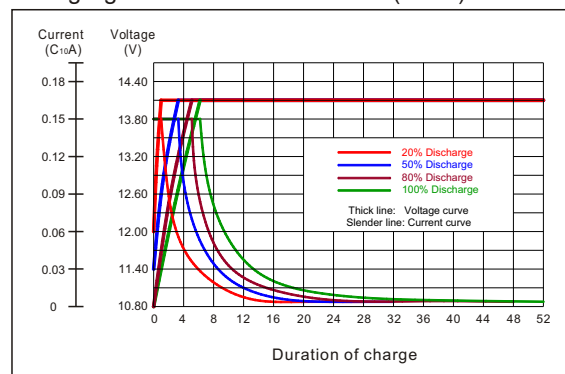

Charging Characteristics Curves(25°C)

Constant current discharge (Ampere/cell @25°C)

Final Voltage (V/cell)	Minute								Hour							
	5	10	15	20	30	40	50	1	2	3	4	5	6	8	10	
1.85	95	81	66	58	44	36	32	28.3	17.6	13.1	10.4	8.8	7.5	5.9	5.0	
1.80	116	94	75	64	48	39	34	29.8	18.1	13.4	10.5	8.9	7.6	6.0	5.0	
1.75	134	104	81	69	51	41	35	31.1	18.4	13.5	10.6	9.0	7.7	6.0	5.1	
1.70	148	111	86	72	53	42	36	31.8	18.6	13.6	10.7	9.0	7.7	6.1	5.1	
1.65	159	117	89	74	54	43	37	32.1	18.8	13.7	10.8	9.1	7.8	6.1	5.1	
1.60	167	121	92	76	55	44	37	32.6	18.9	13.8	10.8	9.1	7.8	6.2	5.2	

Constant power discharge (Watt/cell @25°C)

Final Voltage (V/cell)	Minute								Hour							
	5	10	15	20	30	40	50	1	2	3	4	5	6	8	10	
1.85	206	170	118	119	96	75	67	58.5	34.0	26.6	21.2	17.6	14.9	11.8	10.1	
1.80	227	178	140	122	98	77	68	59.5	34.5	26.9	21.6	17.8	15.1	11.9	10.2	
1.75	257	186	141	126	99	78	69	60.5	35.0	27.3	21.9	17.9	15.4	12.0	10.2	
1.70	275	190	145	128	100	79	71	61.0	36.0	27.6	22.3	18.1	15.7	12.2	10.3	
1.65	286	196	147	130	101	80	72	61.5	36.5	27.9	22.6	18.3	16.1	12.3	10.3	
1.60	299	199	149	133	102	81	73	62.0	37.0	28.1	22.9	18.4	16.5	12.4	10.4	

This information is generally descriptive only and is not intended to make or imply any representation, guarantee or warranty with respect to any cells and batteries. Cell and battery designs/specifications are subject to modification without notice. Contact Coslight for the last information.