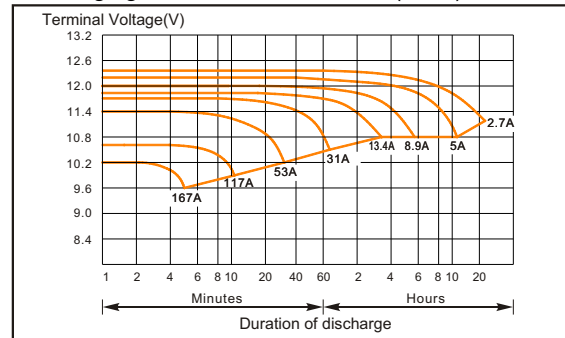

### Specifications

Nominal Voltage		12V
Rated Capacity(10 hour rate)		50Ah (25°C)
Total Height(with terminals)		277mm (10.91 inches)
Dimension	Height	275mm (10.83 inches)
	Length	275mm (10.83 inches)
	Width	104mm (4.09 inches)
Weight		Approx.20Kg (44.09lbs)

### Characteristics

Capacity (25°C)	20Hr	55Ah
	10Hr	50Ah
	5Hr	44Ah
	1Hr	31Ah
Internal Resistance(Full charged)		8.5 mΩ (25°C)
Capacity affected by temperature	40°C	109%
	25°C	100%
	0°C	88%
	-15°C	76%
Self-Discharge (25°C)	Capacity after 3 month storage	92%
	Charging(25°C)	
	Cycle	14.10V,7.5A or small
	Float	13.50V,7.5A or small
Temperature compensation coefficient		-0.018V / °C

### Discharging Characteristics Curves (25°C)

### Charging Characteristics Curves(25°C)