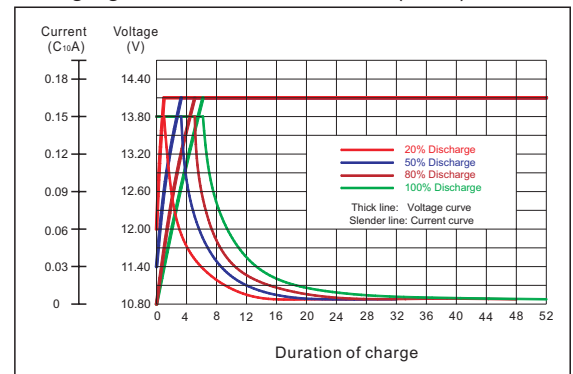

Charging Characteristics Curves(25 °C)

Constant current discharge (Ampere @25 °C)

Final Voltage (V/cell)	Minute						Hour								
	5	10	15	30	40	50	1	2	3	4	5	6	8	10	20
1.85	220	160	140	97	77	65	60	32	24	19	17	14.2	11	9.2	4.8
1.80	275	195	165	105	79	69	65	36	26	20.2	17.3	14.4	11.4	10	5.1
1.75	313	225	188	115	81	72	67	38	27	20.4	17.4	14.7	11.8	10.1	5.2
1.70	345	246	197	119	82	74	68	39	28	20.6	17.5	14.8	11.87	10.2	5.2
1.65	353	252	202	121	83	76	69	40	29	20.7	17.6	15	12	10.3	5.3
1.60	355	255	204	122	84	77	70	41	30	20.8	17.7	15.1	12	10.4	5.3

Constant power discharge (Watt/cell @25 °C)

Final Voltage (V/cell)	Minute						Hour								
	5	10	15	30	40	50	1	2	3	4	5	6	8	10	20
1.85	350	281	241	165	136	118	104	64.2	50.7	40.7	34.2	29.1	23.3	20.1	7.4
1.80	430	339	269	174	144	124	108	65.8	51.2	41.6	34.5	29.6	23.5	20.3	7.6
1.75	480	360	287	181	150	130	114	66.8	51.9	42.1	34.8	30.2	23.8	20.4	7.7
1.70	516	385	300	190	156	134	117	68.1	52.5	42.8	35.1	30.8	24.1	20.5	7.8
1.65	550	394	308	196	158	137	120	69.2	53.0	43.4	35.5	31.5	24.3	20.6	7.8
1.60	594	405	315	205	161	140	123	69.9	53.5	44.0	35.7	32.3	24.5	20.7	7.9

This information is generally descriptive only and is not intended to make or imply any representation, guarantee or warranty with respect to any cells and batteries. Cell and battery designs/specifications are subject to modification without notice. Contact Coslight for the last information.