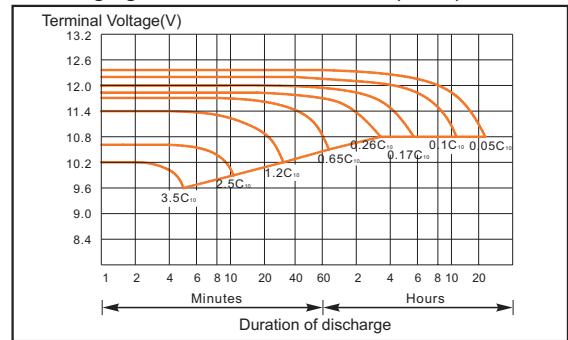

Specifications

Nominal Voltage		12V
Rated Capacity(10 hour rate)		100Ah
Total Height(with terminals)		227mm (8.94 inches)
Dimension	Height	217mm (8.54 inches)
	Length	377mm (14.84 inches)
	Width	174mm (6.85 inches)
Weight		Approx.31.5Kg (69.44bs)

Characteristics

Capacity (25 °C)	20Hr	109Ah
	10Hr	100Ah
	5Hr	86Ah
	1Hr	58Ah
Internal Resistance(Full charged)		5 m Ω(25 °C)
Capacity affected by temperature	40 °C	109%
	25 °C	100%
	0 °C	88%
	-15 °C	76%
Self-Discharge (25 °C)	Capacity after 3 month storage	92%
Charging(25 °C)	Cycle	14.10V,15A or small
	Float	13.50V,15A or small
Temperature compensation coefficient		-0.018V / °C

Discharging Characteristics Curves (25 °C)

Charging Characteristics Curves(25 °C)

Constant current discharge (Ampere @25 °C)

Final Voltage (V/cell)	Minute						Hour								
	5	10	15	30	40	50	1	2	3	4	5	6	8	10	20
1.85	220	160	140	97	77	65	60	32	24	19	17	14.2	11	9.2	4.8
1.80	275	195	165	105	79	69	65	36	26	20.2	17.3	14.4	11.4	10	5.1
1.75	313	225	188	115	81	72	67	38	27	20.4	17.4	14.7	11.8	10.1	5.2
1.70	345	246	197	119	82	74	68	39	28	20.6	17.5	14.8	11.87	10.2	5.2
1.65	353	252	202	121	83	76	69	40	29	20.7	17.6	15	12	10.3	5.3
1.60	355	255	204	122	84	77	70	41	30	20.8	17.7	15.1	12	10.4	5.3