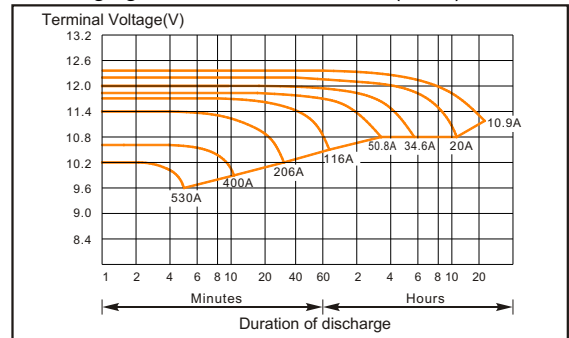

**Specifications**

Nominal Voltage		12V
Rated Capacity(10 hourrate)		200Ah
Total Height(with terminals)		247mm (9.72 inches)
Dimension	Height	224mm (8.82 inches)
	Length	259mm (10.20 inches)
	Width	497mm (19.57 inches)
Weight		Approx.66Kg (145.50 lbs)

**Characteristics**

Capacity (25°C)	20Hr	218Ah
	10Hr	200Ah
	5Hr	172Ah
	1Hr	116Ah
Internal Resistance(Full charged)		3.8 mΩ (25°C)
Capacity affected by temperature	40°C	109%
	25°C	100%
	0 °C	88%
	-15°C	76%
Self-Discharge (25°C)	Capacity after 3 month storage	92%
	Charging(25°C)	Cycle
Float		13.50V,30A or small
Temperature compensation coefficient		-0.018V / °C

**Discharging Characteristics Curves (25°C)**

**Charging Characteristics Curves(25°C)**

**Constant current discharge (Ampere @25°C)**

Final Voltage (V/cell)	Minute							Hour							
	5	10	15	20	30	40	50	1	2	3	4	5	6	8	10
1.85	330	280	252	232	186	146	124	106	66	49.8	39.8	34.0	29.4	23.4	19.8
1.80	370	310	272	248	194	152	130	111	68	50.8	40.4	34.6	29.8	23.6	20.0
1.75	410	336	290	262	200	158	134	116	69	51.4	40.8	34.8	30.0	23.8	20.2
1.70	446	356	306	276	206	164	137	119	70	51.8	41.2	35.0	30.2	24.0	20.4
1.65	462	380	326	290	210	167	139	120	71	52.2	41.4	35.2	30.4	24.2	20.6
1.60	500	392	338	300	212	168	141	122	71	52.4	41.6	35.4	30.6	24.4	20.8