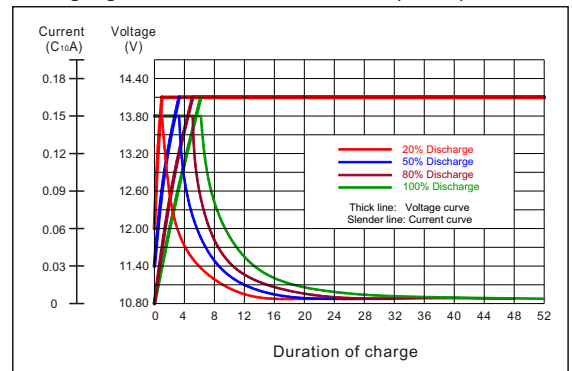

Charging Characteristics Curves(25°C)

Constant current discharge (Ampere @25°C)

Final Voltage (V/cell)	Minute							Hour							
	5	10	15	20	30	40	50	1	2	3	4	5	6	8	10
1.85	330	280	252	232	186	146	124	106	66	49.8	39.8	34.0	29.4	23.4	19.8
1.80	370	310	272	248	194	152	130	111	68	50.8	40.4	34.6	29.8	23.6	20.0
1.75	410	336	290	262	200	158	134	116	69	51.4	40.8	34.8	30.0	23.8	20.2
1.70	446	356	306	276	206	164	137	119	70	51.8	41.2	35.0	30.2	24.0	20.4
1.65	462	380	326	290	210	167	139	120	71	52.2	41.4	35.2	30.4	24.2	20.6
1.60	500	392	338	300	212	168	141	122	71	52.4	41.6	35.4	30.6	24.4	20.8

Constant power discharge (Watt/cell @25 °C)

Final Voltage (V/cell)	Minute							Hour							
	5	10	15	20	30	40	50	1	2	3	4	5	6	8	10
1.85	640	522	462	430	330	272	236	208	128	101	81.4	68.4	58.2	46.6	40.2
1.80	800	638	518	448	348	288	248	216	132	102	83.2	69.0	59.2	47.0	40.6
1.75	900	680	554	462	362	300	260	228	134	104	84.2	69.6	60.4	47.6	40.8
1.70	972	730	580	478	380	312	268	234	136	105	85.6	70.2	61.6	48.2	41.0
1.65	1040	748	596	490	392	316	274	240	138	106	86.8	71.0	63.0	48.6	41.2
1.60	1128	770	610	514	410	322	280	246	140	107	88.0	71.4	64.6	49.0	41.4

This information is generally descriptive only and is not intended to make or imply any representation, guarantee or warranty with respect to any cells and batteries. Cell and battery designs/specifications are subject to modification without notice. Contact Coslight for the last information.