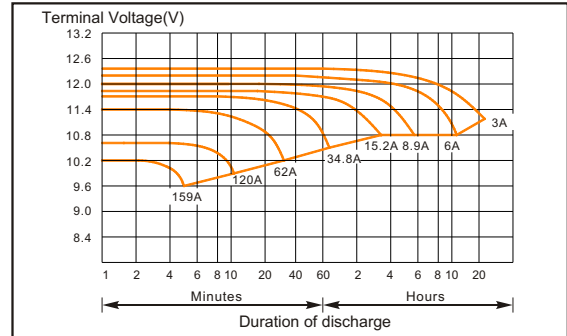

Specifications

Nominal Voltage		12V
Rated Capacity(10 hourrate)		60Ah
Total Height(with terminals)		187mm (7.36 inches)
Dimension	Height	177mm (6.97 inches)
	Lenght	260mm (10.24 inches)
	Width	175mm (6.89 inches)
Weight		Approx.21Kg (46.30lbs)

Discharging Characteristics Curves (25°C)

Characteristics

Capacity (25°C)	20Hr	65Ah
	10Hr	60Ah
	5Hr	52Ah
	1Hr	35Ah
Internal Resistance(Full charged)		7.6 mΩ (25°C)
Capacity affected by temperature	40°C	109%
	25°C	100%
	0 °C	88%
	-15°C	76%
Self-Discharge (25°C)	Capacity after 3 month storage	92%
Charging(25°C)	Cycle	14.10V,9.8A or small
	Float	13.50V,9.8A or small
Temperature compensation coefficient		-0.018V / °C

Charging Characteristics Curves(25°C)

Constant current discharge (Ampere @25°C)

Final Voltage (V/cell)	Minute							Hour							
	5	10	15	20	30	40	50	1	2	3	4	5	6	8	10
1.85	108	90	79	70	56	44	37	31.7	19.9	14.9	11.9	10.2	8.8	7.0	5.9
1.80	120	99	85	74	58	46	39	33.4	20.5	15.2	12.1	10.4	8.9	7.1	6.0
1.75	132	107	90	79	60	47	40	34.8	20.8	15.4	12.2	10.4	9.0	7.1	6.1
1.70	143	113	95	83	62	49	41	35.6	21.1	15.5	12.4	10.5	9.1	7.2	6.1
1.65	151	120	101	87	63	50	42	35.9	21.2	15.7	12.4	10.6	9.1	7.3	6.2
1.60	159	124	104	90	64	51	42	36.5	21.4	15.7	12.5	10.6	9.2	7.3	6.2