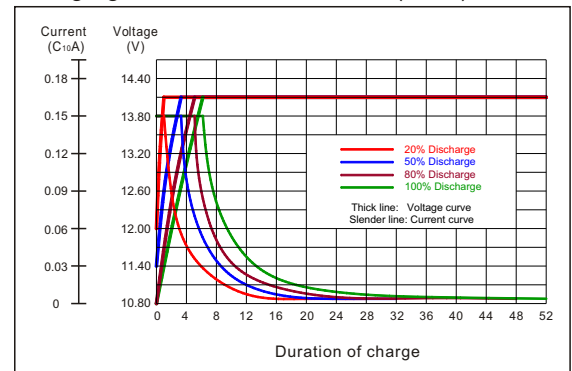

Charging Characteristics Curves(25°C)

Constant current discharge (Ampere @25°C)

Final Voltage (V/cell)	Minute							Hour							
	5	10	15	20	30	40	50	1	2	3	4	5	6	8	10
1.85	108	90	79	70	56	44	37	31.7	19.9	14.9	11.9	10.2	8.8	7.0	5.9
1.80	120	99	85	74	58	46	39	33.4	20.5	15.2	12.1	10.4	8.9	7.1	6.0
1.75	132	107	90	79	60	47	40	34.8	20.8	15.4	12.2	10.4	9.0	7.1	6.1
1.70	143	113	95	83	62	49	41	35.6	21.1	15.5	12.4	10.5	9.1	7.2	6.1
1.65	151	120	101	87	63	50	42	35.9	21.2	15.7	12.4	10.6	9.1	7.3	6.2
1.60	159	124	104	90	64	51	42	36.5	21.4	15.7	12.5	10.6	9.2	7.3	6.2

Constant power discharge (Watt/cell @25°C)

Final Voltage (V/cell)	Minute							Hour							
	5	10	15	20	30	40	50	1	2	3	4	5	6	8	10
1.85	210	169	145	129	99	82	71	62.4	38.5	30.4	24.4	20.5	17.5	14.0	12.1
1.80	258	203	161	134	104	86	74	64.8	39.5	30.7	25.0	20.7	17.8	14.1	12.2
1.75	288	216	172	139	109	90	78	68.4	40.1	31.1	25.3	20.9	18.1	14.3	12.2
1.70	310	231	180	143	114	94	80	70.2	40.9	31.5	25.7	21.1	18.5	14.5	12.3
1.65	330	236	185	147	118	95	82	72.0	41.5	31.8	26.0	21.3	18.9	14.6	12.4
1.60	356	243	189	154	123	97	84	73.8	41.9	32.1	26.4	21.4	19.4	14.7	12.4

This information is generally descriptive only and is not intended to make or imply any representation, guarantee or warranty with respect to any cells and batteries. Cell and battery designs/specifications are subject to modification without notice. Contact Coslight for the last information.