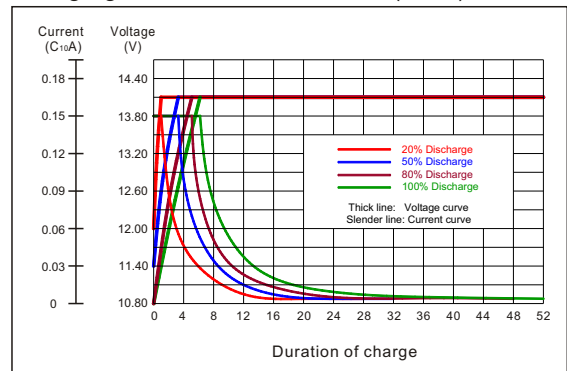

Charging Characteristics Curves(25°C)

Constant current discharge (Ampere @25°C)

Final Voltage (V/cell)	Minute							Hour							
	5	10	15	20	30	40	50	1	2	3	4	5	6	8	10
1.85	189	162	132	115	88	72.8	63.5	56.6	35.1	26.1	20.7	17.5	15.0	11.8	9.9
1.80	232	187	150	128	96	78.3	67.5	59.6	36.1	26.7	21.0	17.8	15.2	11.9	10.0
1.75	267	207	162	137	102	82.3	70.5	62.1	36.8	27.0	21.2	17.9	15.3	12.0	10.1
1.70	295	222	172	143	106	84.3	72.5	63.6	37.2	27.2	21.4	18.0	15.4	12.1	10.2
1.65	317	233	178	148	108	86.3	73.5	64.1	37.5	27.4	21.5	18.1	15.5	12.2	10.2
1.60	334	241	183	151	109	87.3	74.5	65.1	37.7	27.5	21.6	18.2	15.6	12.3	10.3

Constant power discharge (Watt/cell @25 °C)

Final Voltage (V/cell)	Minute							Hour							
	5	10	15	20	30	40	50	1	2	3	4	5	6	8	10
1.85	412	340	236	238	191	150	133	117	68	53.2	42.3	35.2	29.7	23.5	20.1
1.80	453	356	279	244	195	153	135	119	69	53.8	43.2	35.5	30.2	23.7	20.3
1.75	513	372	282	251	198	156	138	121	70	54.5	43.8	35.8	30.8	24.0	20.4
1.70	550	380	289	256	200	158	141	122	72	55.1	44.5	36.1	31.4	24.3	20.5
1.65	572	392	294	260	202	160	144	123	73	55.7	45.1	36.5	32.1	24.5	20.6
1.60	597	398	298	265	203	162	146	124	74	56.2	45.7	36.7	32.9	24.7	20.7

This information is generally descriptive only and is not intended to make or imply any representation, guarantee or warranty with respect to any cells and batteries. Cell and battery designs/specifications are subject to modification without notice. Contact Coslight for the last information.