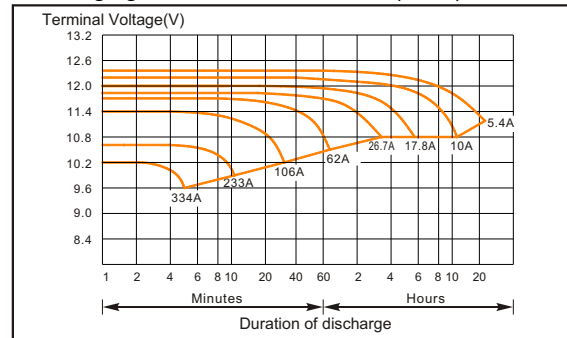

Specifications

Nominal Voltage		12V
Rated Capacity(10 hourrate)		100Ah (25°C)
Total Height(with terminals)		287mm
Dimension	Height	285mm
	Length	528mm
	Width	125mm
Weight		Approx.38Kg

Discharging Characteristics Curves (25°C)

Characteristics

Capacity (25°C)	20Hr	109Ah
	10Hr	100Ah
	5Hr	88Ah
	1Hr	62Ah
Internal Resistance(Full charged)		5.0 mΩ (25°C)
Capacity affected by temperature	40°C	109%
	25°C	100%
	0 °C	88%
	-15°C	76%
Self-Discharge (25°C)	Capacity after 3 month storage	92%
Charging(25°C)	Cycle	14.10V, 15A or small
	Float	13.50V, 15A or small
Temperature compensation coefficient		-0.018V / °C

Charging Characteristics Curves(25°C)

Constant current discharge (Ampere @25°C)

Final Voltage (V/cell)	Minute							Hour							
	5	10	15	20	30	40	50	1	2	3	4	5	6	8	10
1.85	189	162	132	115	88	72.8	63.5	56.6	35.1	26.1	20.7	17.5	15.0	11.8	9.9
1.80	232	187	150	128	96	78.3	67.5	59.6	36.1	26.7	21.0	17.8	15.2	11.9	10.0
1.75	267	207	162	137	102	82.3	70.5	62.1	36.8	27.0	21.2	17.9	15.3	12.0	10.1
1.70	295	222	172	143	106	84.3	72.5	63.6	37.2	27.2	21.4	18.0	15.4	12.1	10.2
1.65	317	233	178	148	108	86.3	73.5	64.1	37.5	27.4	21.5	18.1	15.5	12.2	10.2
1.60	334	241	183	151	109	87.3	74.5	65.1	37.7	27.5	21.6	18.2	15.6	12.3	10.3