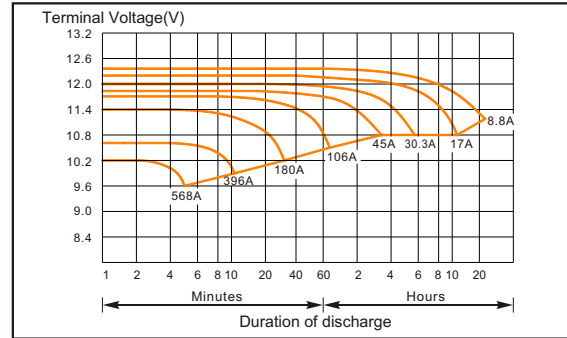

Specifications

Nominal Voltage		12V
Rated Capacity(10 hour rate)		170Ah
Total Height(with terminals)		323mm (12.72 inches)
Dimension	Height	322mm (12.68 inches)
	Length	558mm (21.97 inches)
	Width	125mm (4.92 inches)
Weight		Approx.59Kg (130.07lbs)

Characteristics

Capacity (25°C)	20Hr	185Ah
	10Hr	170Ah
	5Hr	150Ah
	1Hr	105Ah
Internal Resistance(Full charged)		4.3 mΩ (25°C)
Capacity affected by temperature	40°C	109%
	25°C	100%
	0 °C	88%
	-15°C	76%
Self-Discharge (25°C)	Capacity after 3 month storage	92%
Charging(25°C)	Cycle	14.10V,26A or small
	Float	13.50V,26A or small
Temperature compensation coefficient		-0.018V / °C

Discharging Characteristics Curves (25°C)

Charging Characteristics Curves (25°C)

Constant current discharge (Ampere/cell @25°C)

Final Voltage (V/cell)	Minute							Hour							
	5	10	15	20	30	40	50	1	2	3	4	5	6	8	10
1.85	321	275	224	196	150	124	108	96	60	44.4	35.2	29.8	25.5	20.1	16.8
1.80	394	318	255	218	163	133	115	101	61	45.4	35.7	30.3	25.8	20.2	17.0
1.75	454	352	275	233	173	140	120	106	63	45.9	36.0	30.4	26.0	20.4	17.2
1.70	502	377	292	243	180	143	123	108	63	46.2	36.4	30.6	26.2	20.6	17.3
1.65	539	396	303	252	184	147	125	109	64	46.6	36.6	30.8	26.4	20.7	17.3
1.60	568	410	311	257	185	148	127	111	64	46.8	36.7	30.9	26.5	20.9	17.5