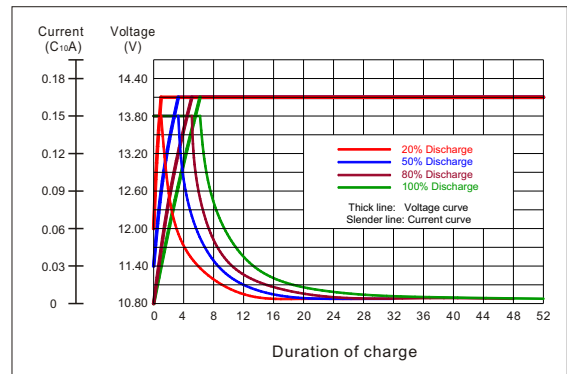

Charging Characteristics Curves (25°C)

Constant current discharge (Ampere/cell @25°C)

Final Voltage (V/cell)	Minute							Hour							
	5	10	15	20	30	40	50	1	2	3	4	5	6	8	10
1.85	321	275	224	196	150	124	108	96	60	44.4	35.2	29.8	25.5	20.1	16.8
1.80	394	318	255	218	163	133	115	101	61	45.4	35.7	30.3	25.8	20.2	17.0
1.75	454	352	275	233	173	140	120	106	63	45.9	36.0	30.4	26.0	20.4	17.2
1.70	502	377	292	243	180	143	123	108	63	46.2	36.4	30.6	26.2	20.6	17.3
1.65	539	396	303	252	184	147	125	109	64	46.6	36.6	30.8	26.4	20.7	17.3
1.60	568	410	311	257	185	148	127	111	64	46.8	36.7	30.9	26.5	20.9	17.5

Constant power discharge (Watt/cell @25°C)

Final Voltage (V/cell)	Minute							Hour							
	5	10	15	20	30	40	50	1	2	3	4	5	6	8	10
1.85	700	578	449	405	325	255	226	199	116	90.4	71.9	59.8	50.5	40.0	34.2
1.80	770	605	474	415	332	260	230	202	117	91.5	73.4	60.4	51.3	40.3	34.5
1.75	872	632	479	427	337	265	235	206	119	92.7	74.5	60.9	52.4	40.8	34.7
1.70	935	646	491	435	340	269	240	207	122	93.7	75.7	61.4	53.4	41.3	34.9
1.65	972	666	500	442	343	272	245	209	124	94.7	76.7	62.1	54.6	41.7	35.0
1.60	1015	677	507	451	345	275	248	211	126	95.5	77.7	62.4	55.9	42.0	35.2

This information is generally descriptive only and is not intended to make or imply any representation, guarantee or warranty with respect to any cells and batteries. Cell and battery designs/specifications are subject to modification without notice. Contact Coslight for the last information.